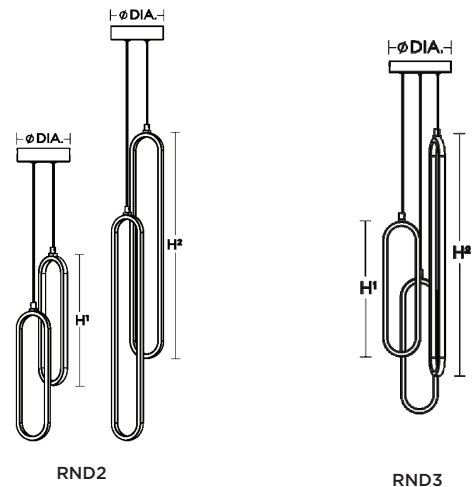

### Construction

Extruded aluminum housing. The canopy fits over a standard junction box. Power supply connections must be made inside a junction box (not included). Canopy

### LED

Integrated LED modules capable of producing:  
20W = 900 delivered lumens (13" RND2)  
24W = 1200 delivered lumens (23" RND2 & RND3)  
Selectable 2700K, 3000K, 3500K, 4000K, 5000K (CCT).  
Rated for 50,000 Hrs., 90 CRI.

## Ordering Information:

Black	Gold	Painted Nickel	LED	Delivered Lumens	Adjustable CCT	H1	H2	DIA.
SIEP12LAJD1BKRND2	SIEP12LAJD1GDRND2	SIEP12LAJD1NPRND2	20W	900	2700K/3000K/3500K/4000K/5000K	13"	-	5"
SIEP24LAJD1BKRND2	SIEP24LAJD1GDRND2	SIEP24LAJD1NPRND2	24W	1200	2700K/3000K/3500K/4000K/5000K	-	22-3/4"	5"
SIEP99LAJD1BKRND3	SIEP99LAJD1GDRND3	SIEP99LAJD1NPRND3	24W	1200	2700K/3000K/3500K/4000K/5000K	13"	22-3/4"	6"