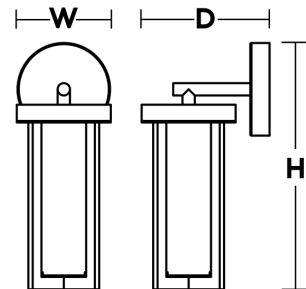

Ordering Information:

Black	Textured Grey	LED	Source Lumens	Delivered Lumens	CCT	H	W	D
RIRW0512L30ENBK	RIRW0512L30ENTG	9W	900	630	3000K	12-1/2"	4-1/2"	6-1/2"
RIRW0618L30ENBK	RIRW0618L30ENTG	15W	1500	1070	3000K	18-1/2"	4-1/2"	6-1/2"