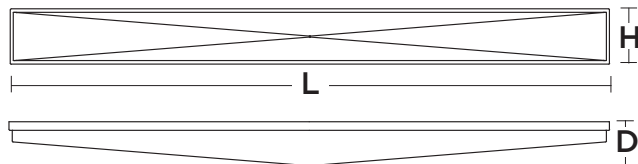

Warranty

Limited warranty: This fixture is free from defects in materials and workmanship for a period of 5 years from date-of-purchase.