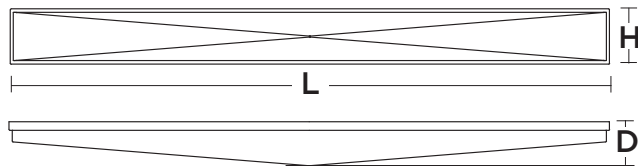

Ordering Information:

Satin Nickel	Satin Brass	LED	Source Lumens	Delivered Lumens	CCT	L	H	D
NVV5252400L30D1SN	NVV5252400L30D1SB	31W	2400	680	3000K	25"	4-1/2"	3-5/8"
NVV5373600L30D1SN	NVV5373600L30D1SB	46.5W	3600	1116	3000K	37"	4-1/2"	3-5/8"
NVV5494800L30D1SN	NVV5494800L30D1SB	62W	4800	1625	3000K	49"	4-1/2"	3-5/8"